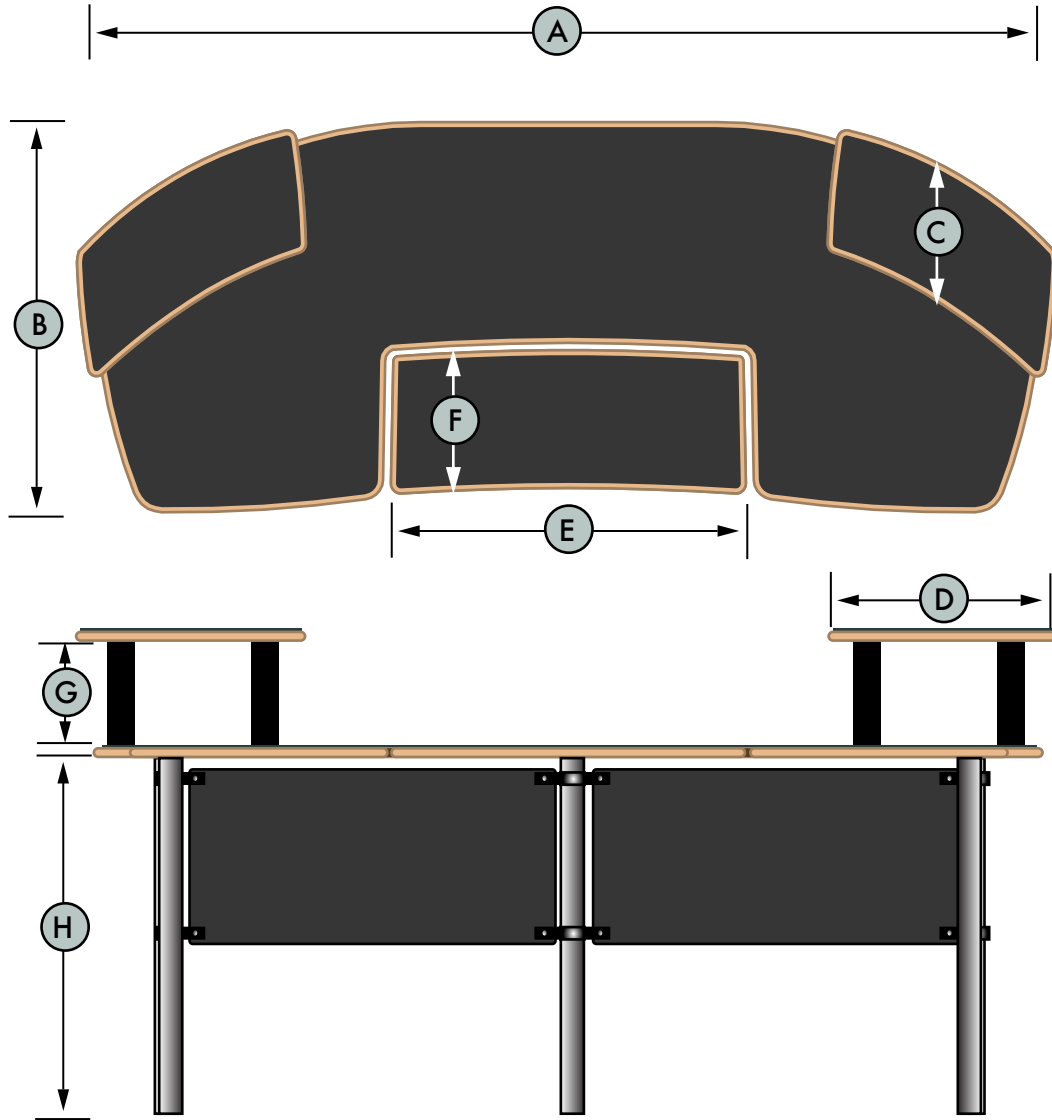

KK AUDIO inc.

888-765-4499

info@kkaudio.com

12620 Raymer St. No. Hollywood, CA 91605

WBW-1

MODEL	A	B	C	D	E	F	G	H	
WBW-1	96"	39½"	14½"	24¾"	36¾"	14⅛"	7"	28"	\$2118

(1) U = 1¾ inches