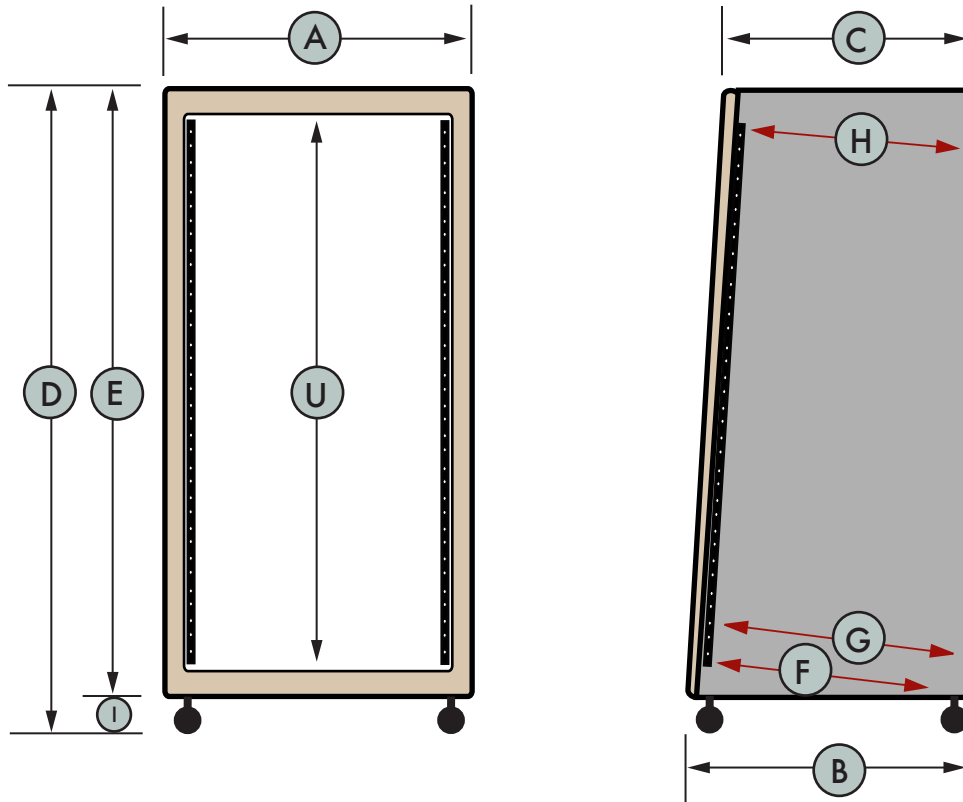

KK AUDIO inc.

888-765-4499

info@kkaudio.com

12620 Raymer St. No. Hollywood, CA 91605

SF Series

MODEL	A	B	C	D	E	F	G	H	I	u	oak/ maple	cherry/ mahogany
SF 12	22 $\frac{1}{8}$ "	20"	17 $\frac{5}{8}$ "	27 $\frac{1}{2}$ "	24 $\frac{5}{8}$ "	12"	19"	17 $\frac{1}{4}$ "	2 $\frac{7}{8}$ "	12u	\$424	487
SF 14	22 $\frac{1}{8}$ "	20"	17 $\frac{1}{2}$ "	31"	28 $\frac{1}{8}$ "	12"	19"	17"	2 $\frac{7}{8}$ "	14u	\$461	530
SF 16	22 $\frac{1}{8}$ "	20"	17 $\frac{1}{8}$ "	34 $\frac{1}{2}$ "	31 $\frac{5}{8}$ "	12"	19"	16 $\frac{3}{4}$ "	2 $\frac{7}{8}$ "	16u	\$498	573
SF 18	22 $\frac{1}{8}$ "	20"	16 $\frac{3}{4}$ "	38"	35 $\frac{1}{8}$ "	12"	19"	16 $\frac{1}{2}$ "	2 $\frac{7}{8}$ "	18u	\$523	602
SF 20	22 $\frac{1}{8}$ "	20"	16 $\frac{5}{8}$ "	41 $\frac{1}{2}$ "	38 $\frac{5}{8}$ "	12"	19"	16"	2 $\frac{7}{8}$ "	20u	\$561	645
SF 24	22 $\frac{1}{8}$ "	20"	16 $\frac{1}{2}$ "	48 $\frac{1}{2}$ "	45 $\frac{5}{8}$ "	12"	19"	15"	2 $\frac{7}{8}$ "	24u	\$598	688

(1) U = 1 $\frac{3}{4}$ inches

SF racks come with 60 mm. furniture casters

Slanted Front is at 5 degrees

rear rack rail available for an additional \$2 per space