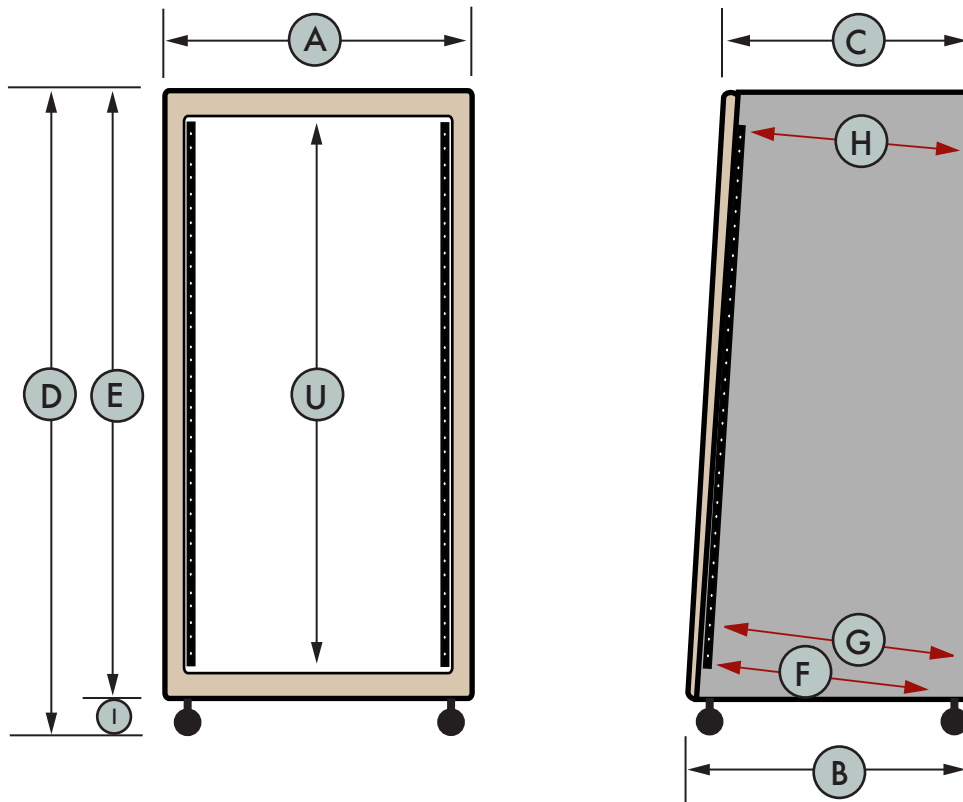

## SF Series

MODEL	A	B	C	D	E	F	G	H	I	u	oak/ maple	cherry/ mahogany
SF 12	22 $\frac{1}{8}$ "	20"	17 $\frac{5}{8}$ "	27 $\frac{1}{2}$ "	24 $\frac{5}{8}$ "	12"	19"	17 $\frac{1}{4}$ "	2 $\frac{7}{8}$ "	12u	\$424	487
SF 14	22 $\frac{1}{8}$ "	20"	17 $\frac{1}{2}$ "	31"	28 $\frac{1}{8}$ "	12"	19"	17"	2 $\frac{7}{8}$ "	14u	\$461	530
SF 16	22 $\frac{1}{8}$ "	20"	17 $\frac{1}{8}$ "	34 $\frac{1}{2}$ "	31 $\frac{5}{8}$ "	12"	19"	16 $\frac{3}{4}$ "	2 $\frac{7}{8}$ "	16u	\$498	573
SF 18	22 $\frac{1}{8}$ "	20"	16 $\frac{3}{4}$ "	38"	35 $\frac{1}{8}$ "	12"	19"	16 $\frac{1}{2}$ "	2 $\frac{7}{8}$ "	18u	\$523	602
SF 20	22 $\frac{1}{8}$ "	20"	16 $\frac{5}{8}$ "	41 $\frac{1}{2}$ "	38 $\frac{5}{8}$ "	12"	19"	16"	2 $\frac{7}{8}$ "	20u	\$561	645
SF 24	22 $\frac{1}{8}$ "	20"	16 $\frac{1}{2}$ "	48 $\frac{1}{2}$ "	45 $\frac{5}{8}$ "	12"	19"	15"	2 $\frac{7}{8}$ "	24u	\$598	688

(1 ) U = 1 $\frac{3}{4}$  inches

SF racks come with 60 mm. furniture casters

Slanted Front is at 5 degrees

rear rack rail available for an additional \$2 per space