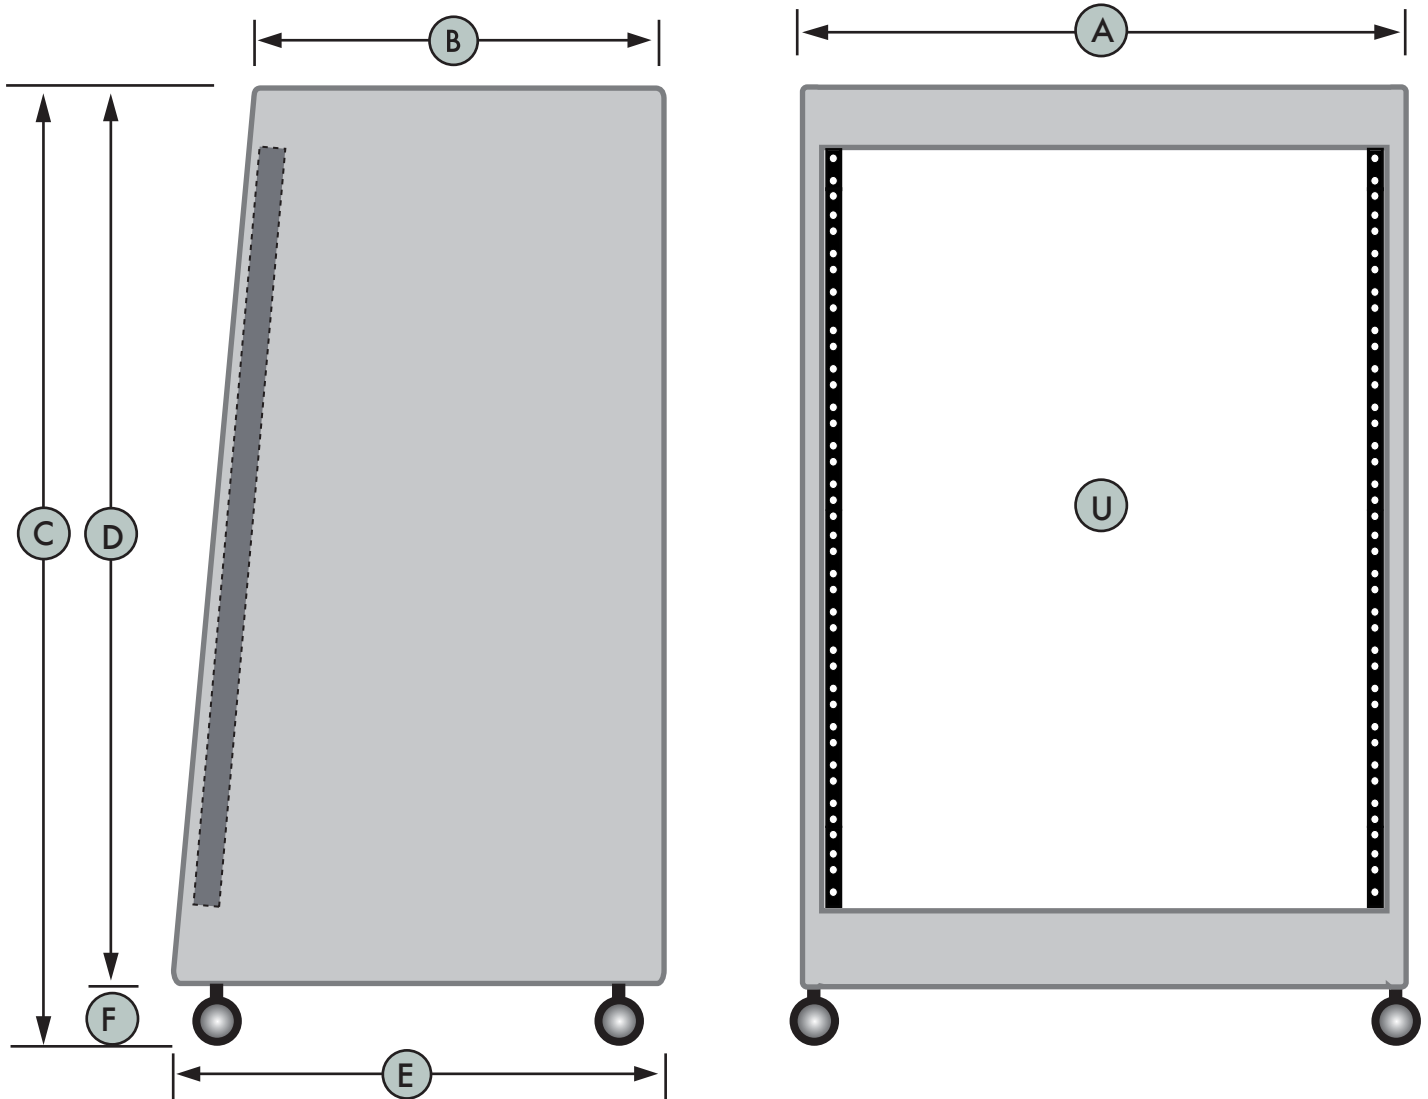

## S-14

MODEL	A	B	C	D	E	F	U
S-14	20 <sup>5</sup> / <sub>8</sub> "	10 <sup>7</sup> / <sub>8</sub> "	32 <sup>1</sup> / <sub>8</sub> "	29 <sup>5</sup> / <sub>8</sub> "	15 <sup>3</sup> / <sub>4</sub> "	2 <sup>1</sup> / <sub>2</sub> "	14u

(1) U = 1<sup>3</sup>/<sub>4</sub> inches

S-14 racks come with 60 mm. furniture casters

Slanted Front is at 10 degrees