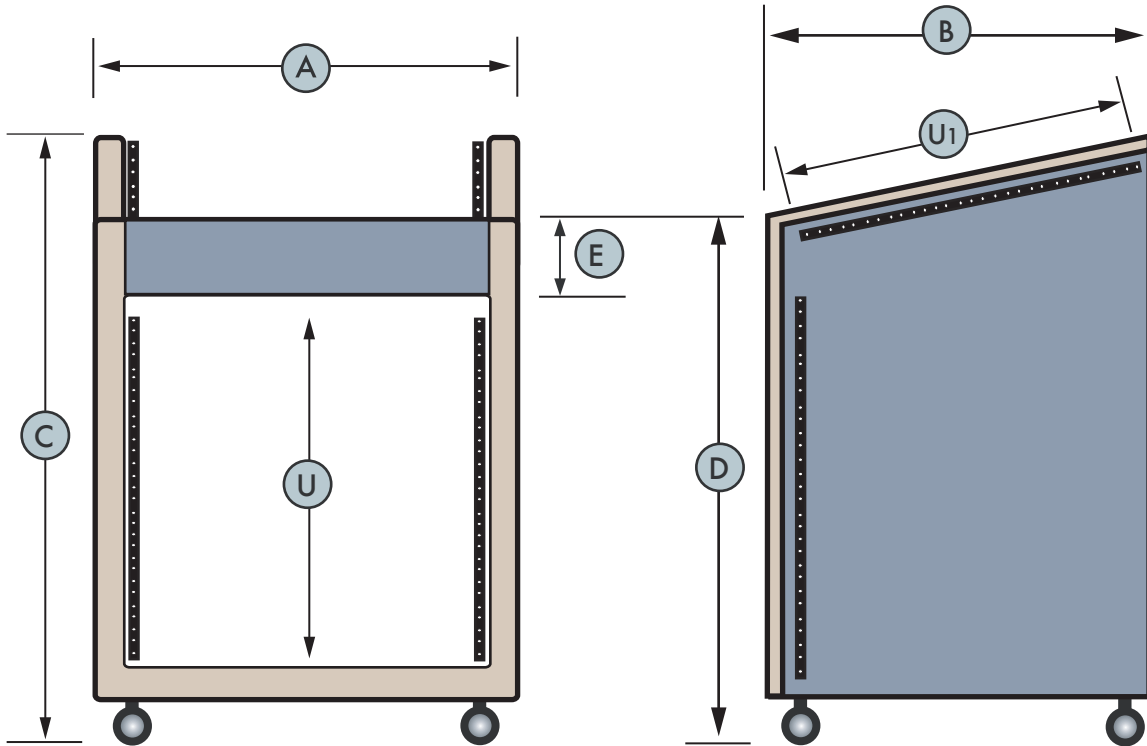

KK AUDIO inc.

888-765-4499

info@kkaudio.com

12620 Raymer St. No. Hollywood, CA 91605

MXR /12 & 14

MODEL	A	B	C	D	E	U	U1	oak/ maple	cherry/ mahogany
MXR 12	22$\frac{1}{8}$"	23"	34"	30"	4"	12 U	12 U	$477	549
MXR 14	22$\frac{1}{8}$"	26"	38"	33$\frac{1}{2}$"	4"	14 U	14 U	$485	557

(1) U = 1 $\frac{3}{4}$ inches

MXR racks come with 60mm plastic furniture casters

4 heavy duty 2 inch dual casters available for an additional $75

rear rack rail available for an additional $2 per space