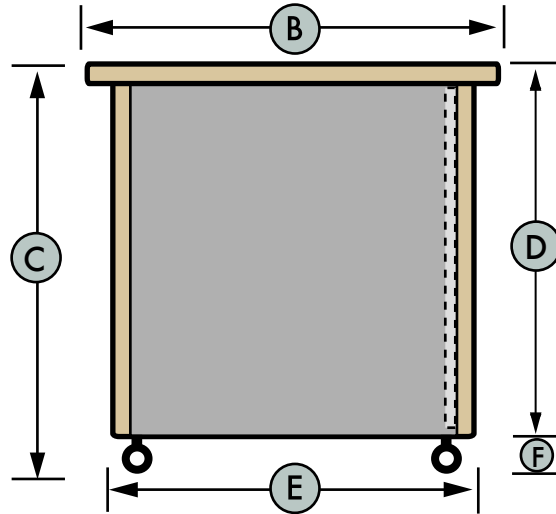

KK AUDIO inc.

888-765-4499

info@kkaudio.com

12620 Raymer St. No. Hollywood, CA 91605

MODEL	A	B	C	D	E	F	G	U	oak/ maple	cherry/ mahogany
MD-1-60	61½"	33½"	29"	26⅞"	29"	2⅞"	33¼"	13 u	\$1047	1204
MD-1-72	73½"	33½"	29"	26⅞"	29"	2⅞"	45¼"	13 u	\$1137	1308
MD-1-96	97½"	33½"	29"	26⅞"	29"	2⅞"	77¼"	13 u	\$1602	1843

(1) U = 1¾ inches