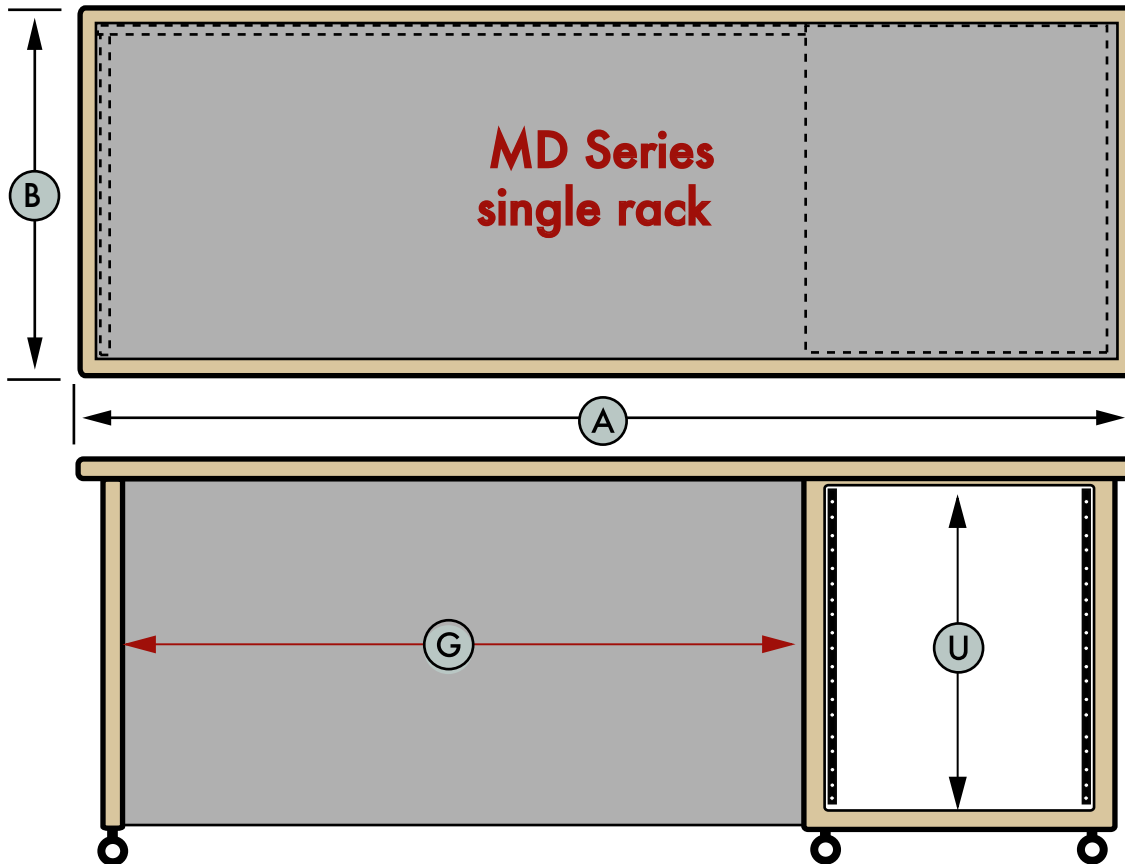

KK AUDIO inc.

888-765-4499

info@kkaudio.com

12620 Raymer St. No. Hollywood, CA 91605

MODEL	A	B	C	D	E	F	G	U	oak/ maple	cherry/ mahogany
MD-1-60	61½"	33½"	29"	26⅞"	29"	2⅞"	33¼"	13 u	\$1047	1204
MD-1-72	73½"	33½"	29"	26⅞"	29"	2⅞"	45¼"	13 u	\$1137	1308
MD-1-96	97½"	33½"	29"	26⅞"	29"	2⅞"	77¼"	13 u	\$1602	1843

(1) U = 1¾ inches