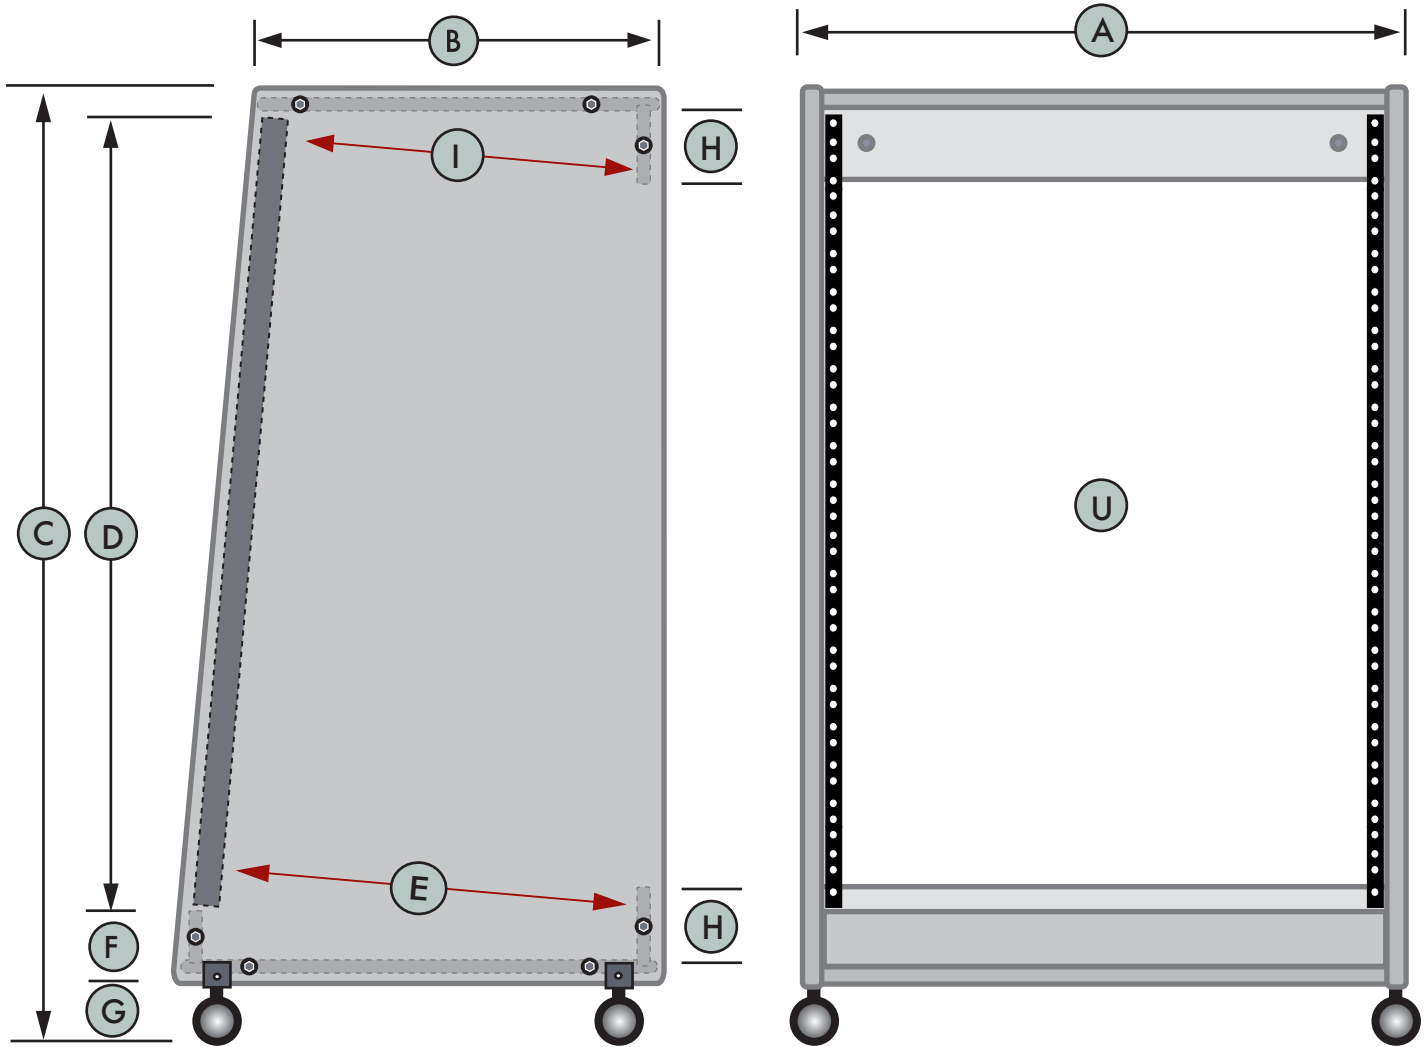

## KD SF 12, 14, 16, 18, 20

MODEL	A	B	C	D	E	F	G	H	I	U	
KD SF 12	20 $\frac{5}{8}$ "	17 $\frac{5}{8}$ "	28"	21 $\frac{1}{4}$ "	17 $\frac{1}{2}$ "	2 $\frac{1}{4}$ "	2 $\frac{7}{8}$ "	3 $\frac{1}{4}$ "	15 $\frac{3}{4}$ "	12 u	\$229
KD SF 14	20 $\frac{5}{8}$ "	17 $\frac{3}{8}$ "	31 $\frac{1}{2}$ "	24 $\frac{3}{4}$ "	17 $\frac{1}{2}$ "	2 $\frac{1}{4}$ "	2 $\frac{7}{8}$ "	3 $\frac{1}{4}$ "	15 $\frac{1}{2}$ "	14 u	\$252
KD SF 16	20 $\frac{5}{8}$ "	17 $\frac{3}{16}$ "	35"	28 $\frac{1}{4}$ "	17 $\frac{1}{2}$ "	2 $\frac{1}{4}$ "	2 $\frac{7}{8}$ "	3 $\frac{1}{4}$ "	15 $\frac{1}{4}$ "	16 u	\$277
KD SF 18	20 $\frac{5}{8}$ "	16 $\frac{3}{4}$ "	38 $\frac{1}{2}$ "	31 $\frac{3}{4}$ "	17 $\frac{1}{2}$ "	2 $\frac{1}{4}$ "	2 $\frac{7}{8}$ "	3 $\frac{1}{4}$ "	15"	18 u	\$305
KD SF 20	20 $\frac{5}{8}$ "	16 $\frac{1}{2}$ "	42"	35 $\frac{1}{4}$ "	17 $\frac{1}{2}$ "	2 $\frac{1}{4}$ "	2 $\frac{7}{8}$ "	3 $\frac{1}{4}$ "	14 $\frac{3}{4}$ "	20 u	\$335

(1 ) U = 1 $\frac{3}{4}$  inches

KD SF racks come with 60 mm. furniture casters

Slanted Front is at 5 degrees