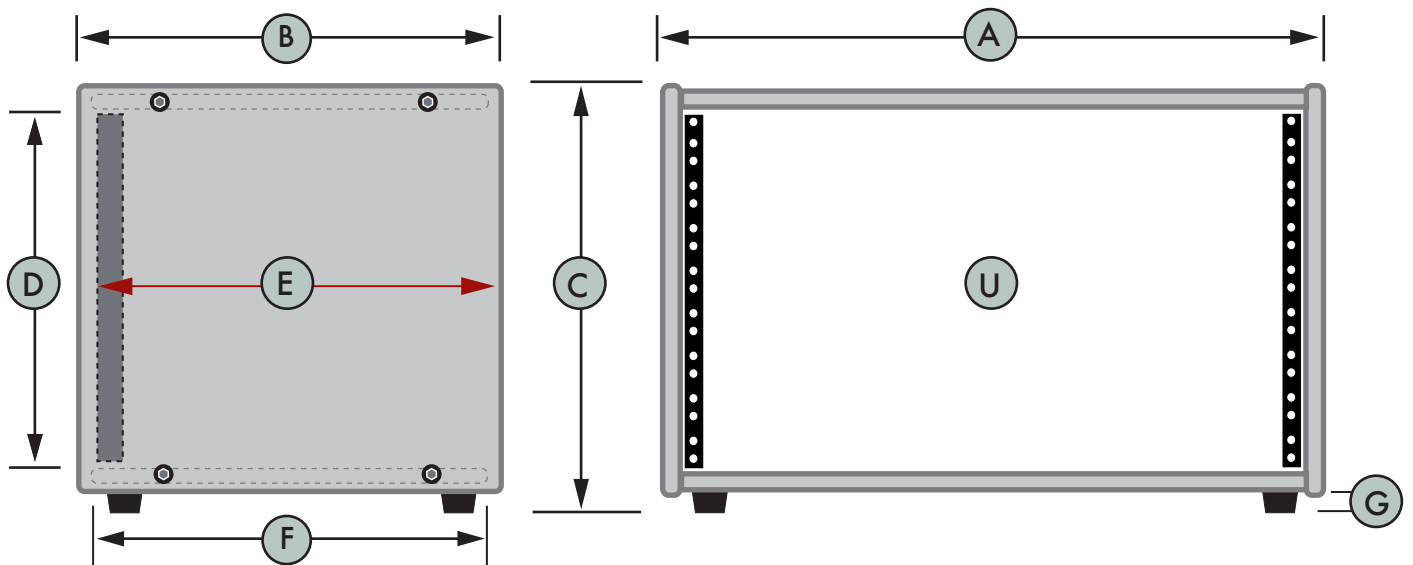

KK AUDIO inc.

888-765-4499

info@kkaudio.com

12620 Raymer St. No. Hollywood, CA 91605

KD 4-6-8-10

MODEL	A	B	C	D	E	F	G	U	
KD 4	20 ⁵ / ₈ "	15 ¹ / ₂ "	9 ⁵ / ₈ "	7 ¹ / ₄ "	15"	15 ¹ / ₂ "	1/2"	4u	\$88
KD 6	20 ⁵ / ₈ "	15 ¹ / ₂ "	13 ¹ / ₈ "	10 ³ / ₄ "	15"	15 ¹ / ₂ "	1/2"	6u	\$112
KD 8	20 ⁵ / ₈ "	15 ¹ / ₂ "	16 ⁵ / ₈ "	14 ¹ / ₄ "	15"	15 ¹ / ₂ "	1/2"	8u	\$131
KD 10	20 ⁵ / ₈ "	16"	20 ¹ / ₈ "	17 ³ / ₄ "	15"	15 ¹ / ₂ "	1/2"	10u	\$140

(1) U = 1³/₄ inches