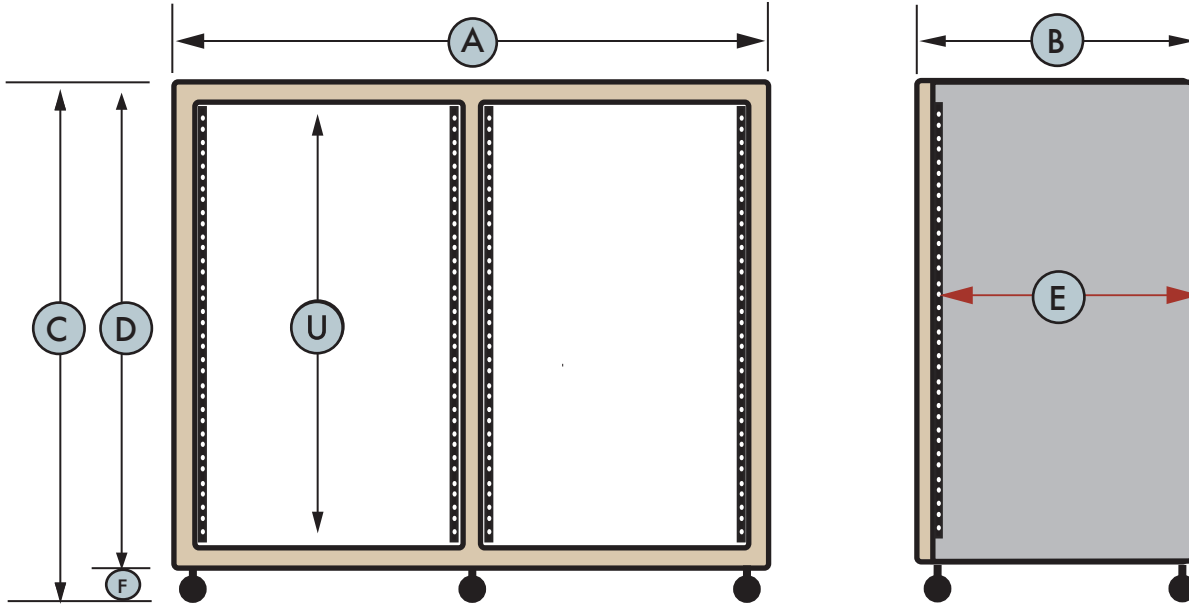

KK AUDIO inc.

888-765-4499

info@kkaudio.com

12620 Raymer St. No. Hollywood, CA 91605

DB-VR Series

MODEL	A	B	C	D	E	F	U	oak/ maple	cherry/ mahogany
VR 12	43"	20"	27 $\frac{1}{8}$ "	24 $\frac{1}{4}$ "	19"	2 $\frac{7}{8}$ "	12 u	\$632	727
VR 16	43"	20"	34 $\frac{1}{8}$ "	31 $\frac{1}{4}$ "	19"	2 $\frac{7}{8}$ "	16 u	\$722	830
VR 20	43"	20"	41 $\frac{1}{8}$ "	38 $\frac{1}{4}$ "	19"	2 $\frac{7}{8}$ "	20 u	\$794	913
VR 40	43"	23 $\frac{3}{4}$ "	76 $\frac{1}{8}$ "	73 $\frac{1}{4}$ "	22 $\frac{3}{4}$ "	2 $\frac{7}{8}$ "	40 u	\$1204	1384

1U = 1 $\frac{3}{4}$ inches

DB-VR racks normally come with 60mm plastic furniture casters
 6 heavy duty 2 inch dual casters available for an additional \$95
 rear rack rail available for an additional \$2 per space