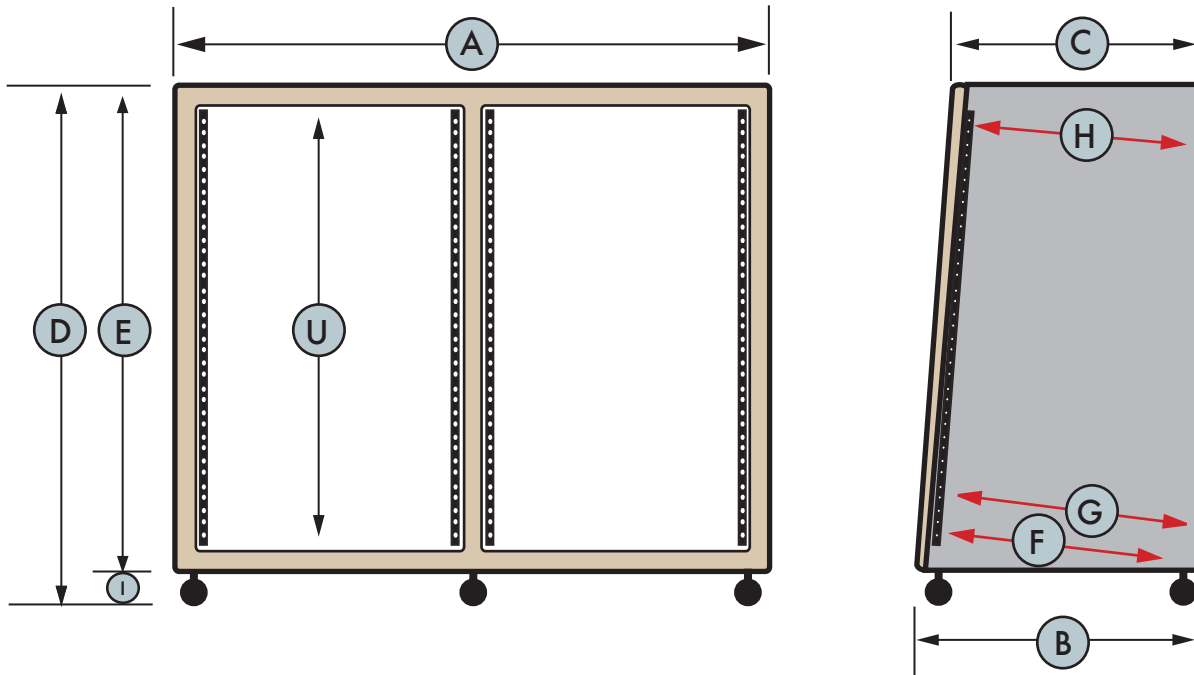

KK AUDIO inc.

888-765-4499

info@kkaudio.com

12620 Raymer St. No. Hollywood, CA 91605

DB-SF Series

MODEL	A	B	C	D	E	F	G	H	I	u	oak/ maple	cherry/ mahogany
DB-SF 12	43"	20"	17 $\frac{5}{8}$ "	28 $\frac{1}{8}$ "	24 $\frac{5}{8}$ "	12"	19"	17 $\frac{1}{4}$ "	2 $\frac{7}{8}$ "	2 X12 u	\$647	744
DB-SF 16	43"	20"	17 $\frac{5}{8}$ "	35 $\frac{1}{2}$ "	31 $\frac{5}{8}$ "	12"	19"	16 $\frac{3}{4}$ "	2 $\frac{7}{8}$ "	2 X16 u	\$759	873
DB-SF 20	43"	20"	16 $\frac{5}{8}$ "	42 $\frac{1}{4}$ "	38 $\frac{5}{8}$ "	12"	19"	16"	2 $\frac{7}{8}$ "	2 X20 u	\$842	969

(1) U = 1 $\frac{3}{4}$ inches

SF racks come with 60 mm. furniture casters

6 heavy duty 2 inch dual casters available for an additional \$95

rear rack rail available for an additional \$2 per space

Slanted Front is at 5 degrees