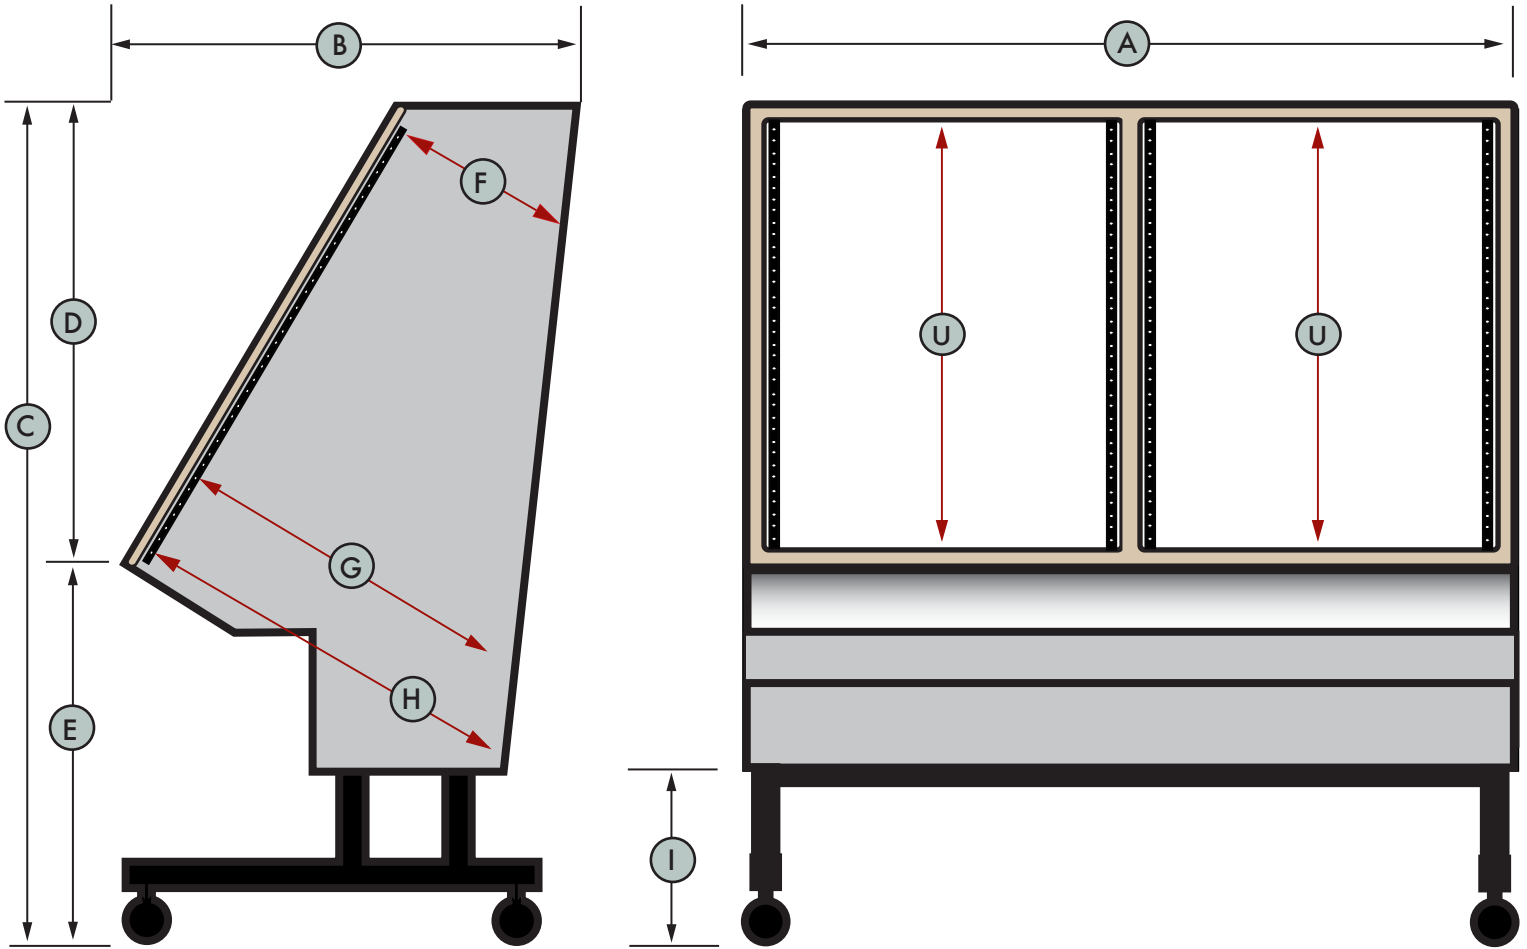

KK AUDIO inc.

888-765-4499

info@kkaudio.com

12620 Raymer St. No. Hollywood, CA 91605

DB - UFX -13 & 16

MODEL	A	B	C	D	E	F	G	H	I	U	oak/ maple	cherry/ mahogany
ufx 13	42 ³ / ₄ "	24"	46"	22 ³ / ₄ "	21"	11"	15"	17 ¹ / ₂ "	11 ³ / ₄ "	13 u	\$794	913
ufx 16	42 ³ / ₄ "	24"	50 ¹ / ₄ "	26 ³ / ₄ "	21"	9 ³ / ₄ "	15"	17 ¹ / ₂ "	11 ³ / ₄ "	16 u	\$881	1013

(1) U = 1³/₄ inches
 rear rack rail available for an additional \$2 per space